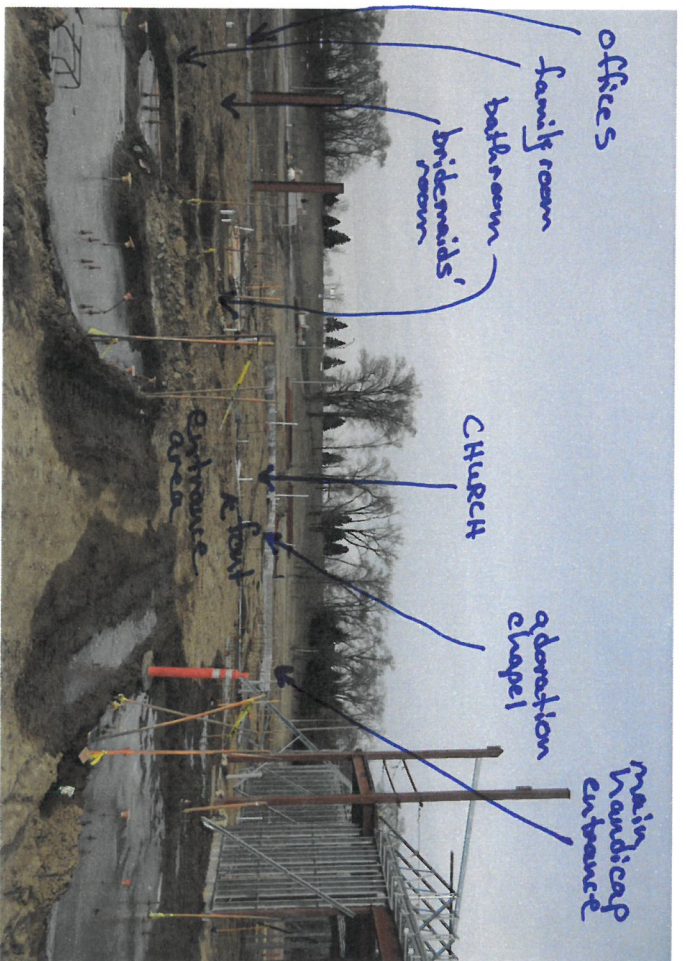

THE NEW St. Patrick Church

12/25/14

	<u>Current</u>	<u>New</u>
Hall	125 seats	320-368 seats
Church	325 seats	450-636 seats <small>before expansion</small>
Parking	side streets	255-293 stalls
Accessible	minimal	fully accessible
Adoration Chapel	w/a	yes, 12 seats
Meeting Rooms	3, small	4, large

HALL - N to S View

Bathrooms
 Classrooms
 hallway
 Kitchen
 Storage
 door
 Side door
 hall

Offices
 family room
 bathroom
 bridesmaids' room
 Church
 adoration chapel
 main handicapped entrance
 Entrance area
 Main Door
 Sto N View