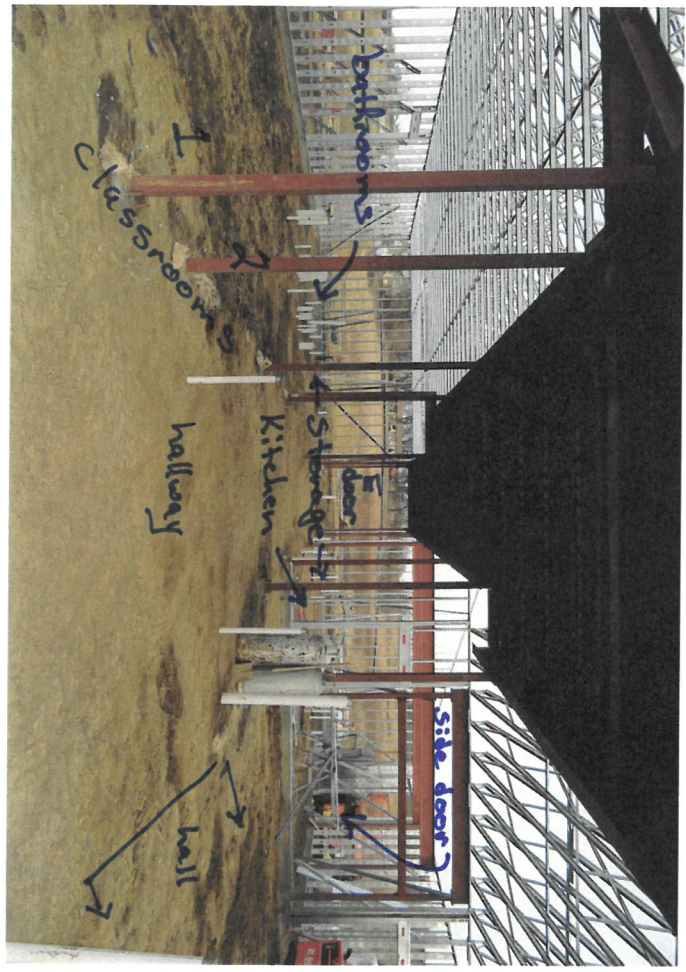

THE NEW St. Patrick Church

12/25/14

	<u>Current</u>	<u>New</u>
Hall	125 seats	320-368 seats
Church	325 seats	450-636 seats <small>before expansion</small>
Parking	side streets	255-293 stalls
Accessible	minimal	fully accessible
Adoration Chapel	w/a	yes, 12 seats
Meeting Rooms	3, small	4, large

HALL - N to S View

Bathrooms
 Classrooms
 hallway
 Kitchen
 Storage
 door
 Side door
 hall

Offices
 family room
 bathroom
 bridesmaids' room
 Church
 adoration chapel
 main handicapped entrance
 Entrance area
 Main Door
 Sto N View